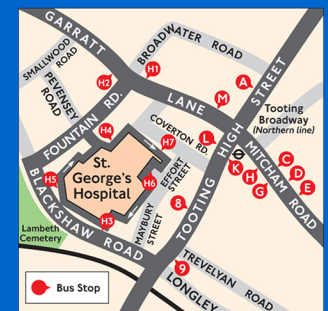

St. George's Hospital

- Atkinson Morley Wing
- Grosvenor Wing
- Knightsbridge Wing
- Lanesborough Wing
- Medical School
- St James Wing
- Stairs
- Lifts
- Entrance to wing
- Pharmacy
- Information
- Health Information
- Natwest Bank/ATM
- Disabled parking
- Drop-off point
- Cycle shelter
- Pedestrian access
- Bus stop
- Garden
- Perimeter road

Bus route towards	Bus stops
44	Tooting Station Vauxhall Station
57	Kingston Streatham Hill
77	Tooting Station Waterloo Station
127	Purley Station
155	Elephant & Castle
219	Clapham Junction Wimbledon
264	Croydon
270	Mitcham Putney Bridge Station
280	Belmont Station
333	Elephant & Castle
355	Brixton Mitcham
493	Richmond
G1	Battersea Streatham Station
N44	Sutton
N133	Trafalgar Square Liverpool Street Station
N155	Aldwych Sutton

Tooting Broadway for: London Underground - Northern Line.